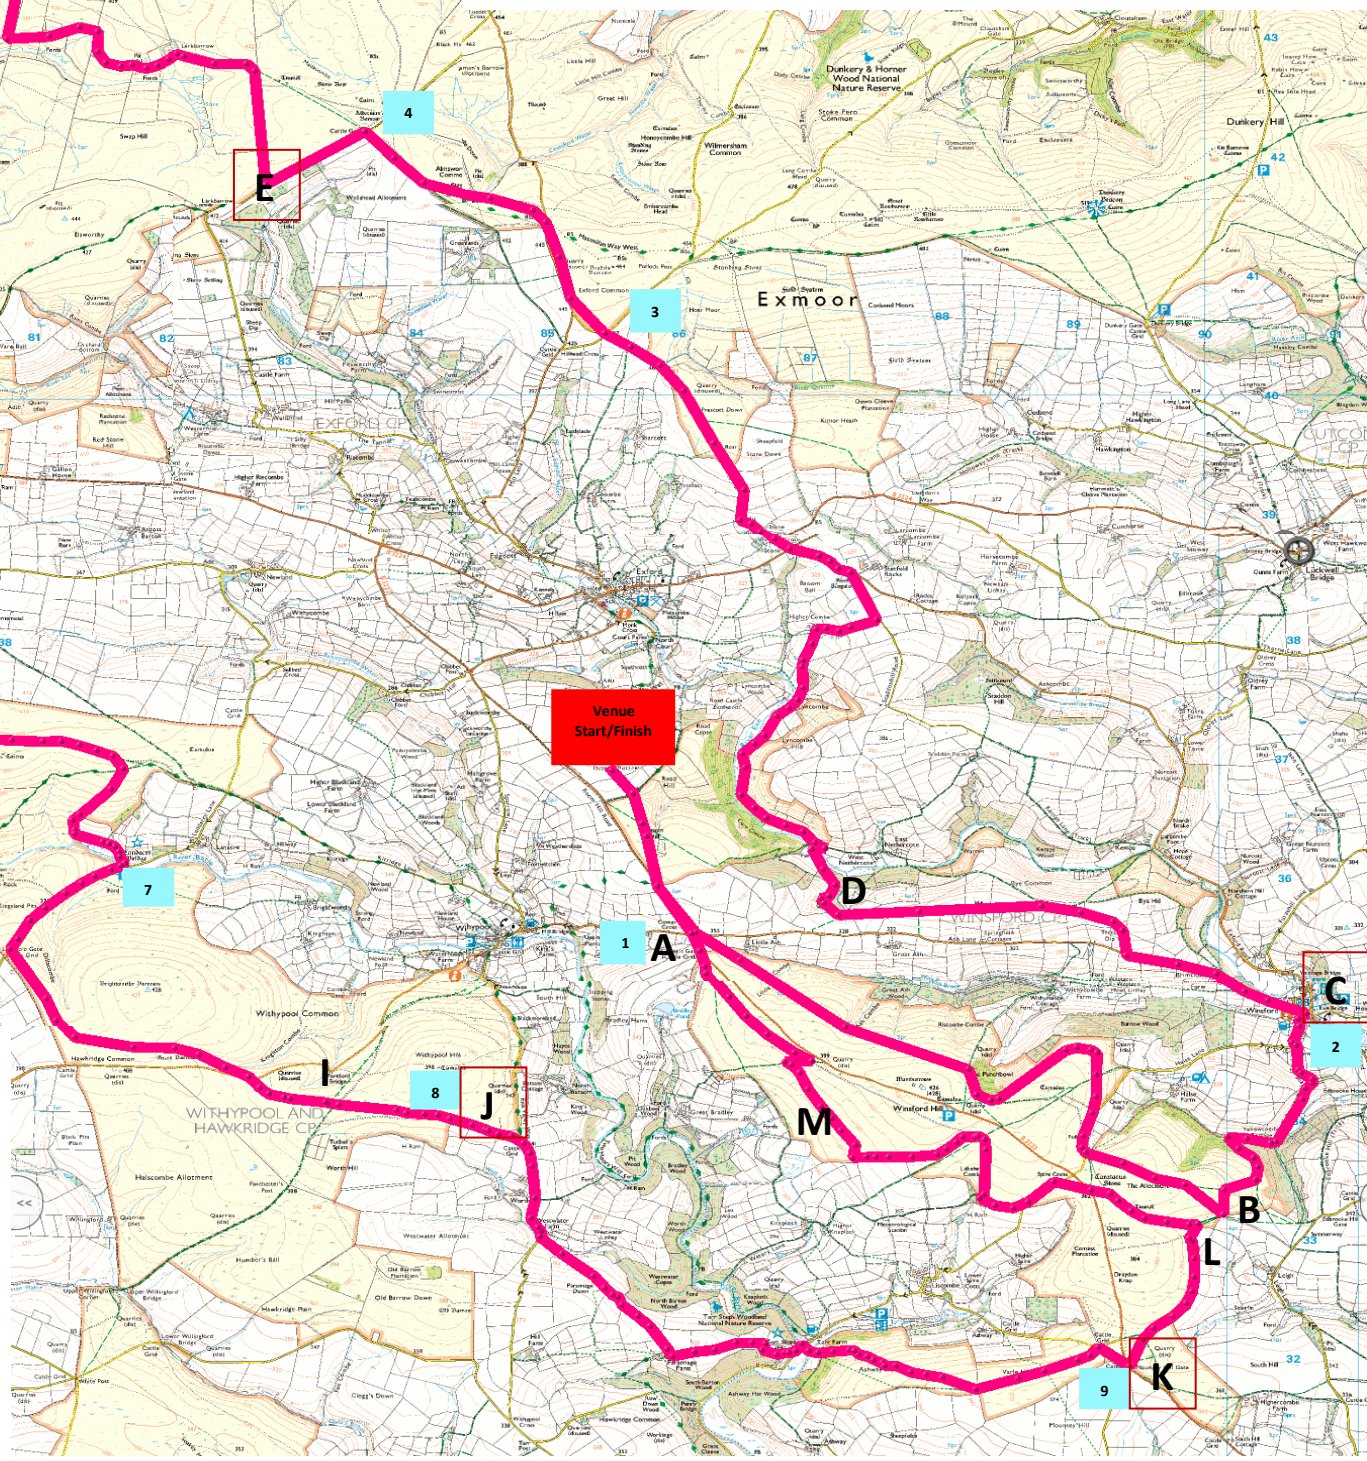

**Key**

- Venue & Start/Finish
- Vet Gate
- Crew Point
- Route Way Markers e.g. D
- Check Points will be located at the Route Way Markers highlighted with a red box e.g. F

80km

Saturday	
80km	START, A, M, L, K, J, I, H, G, F, E, D, C, B, A FINISH
Sunday	
80km	START, A, B, C, D, E, F, G, H, I, J, K, L, M, A, FINISH

Map reproduced from Ordnance Survey Explorer Series with permission of The Controller of His Majesty's Stationary Office ©Crown Copyright: Licence No 100062780