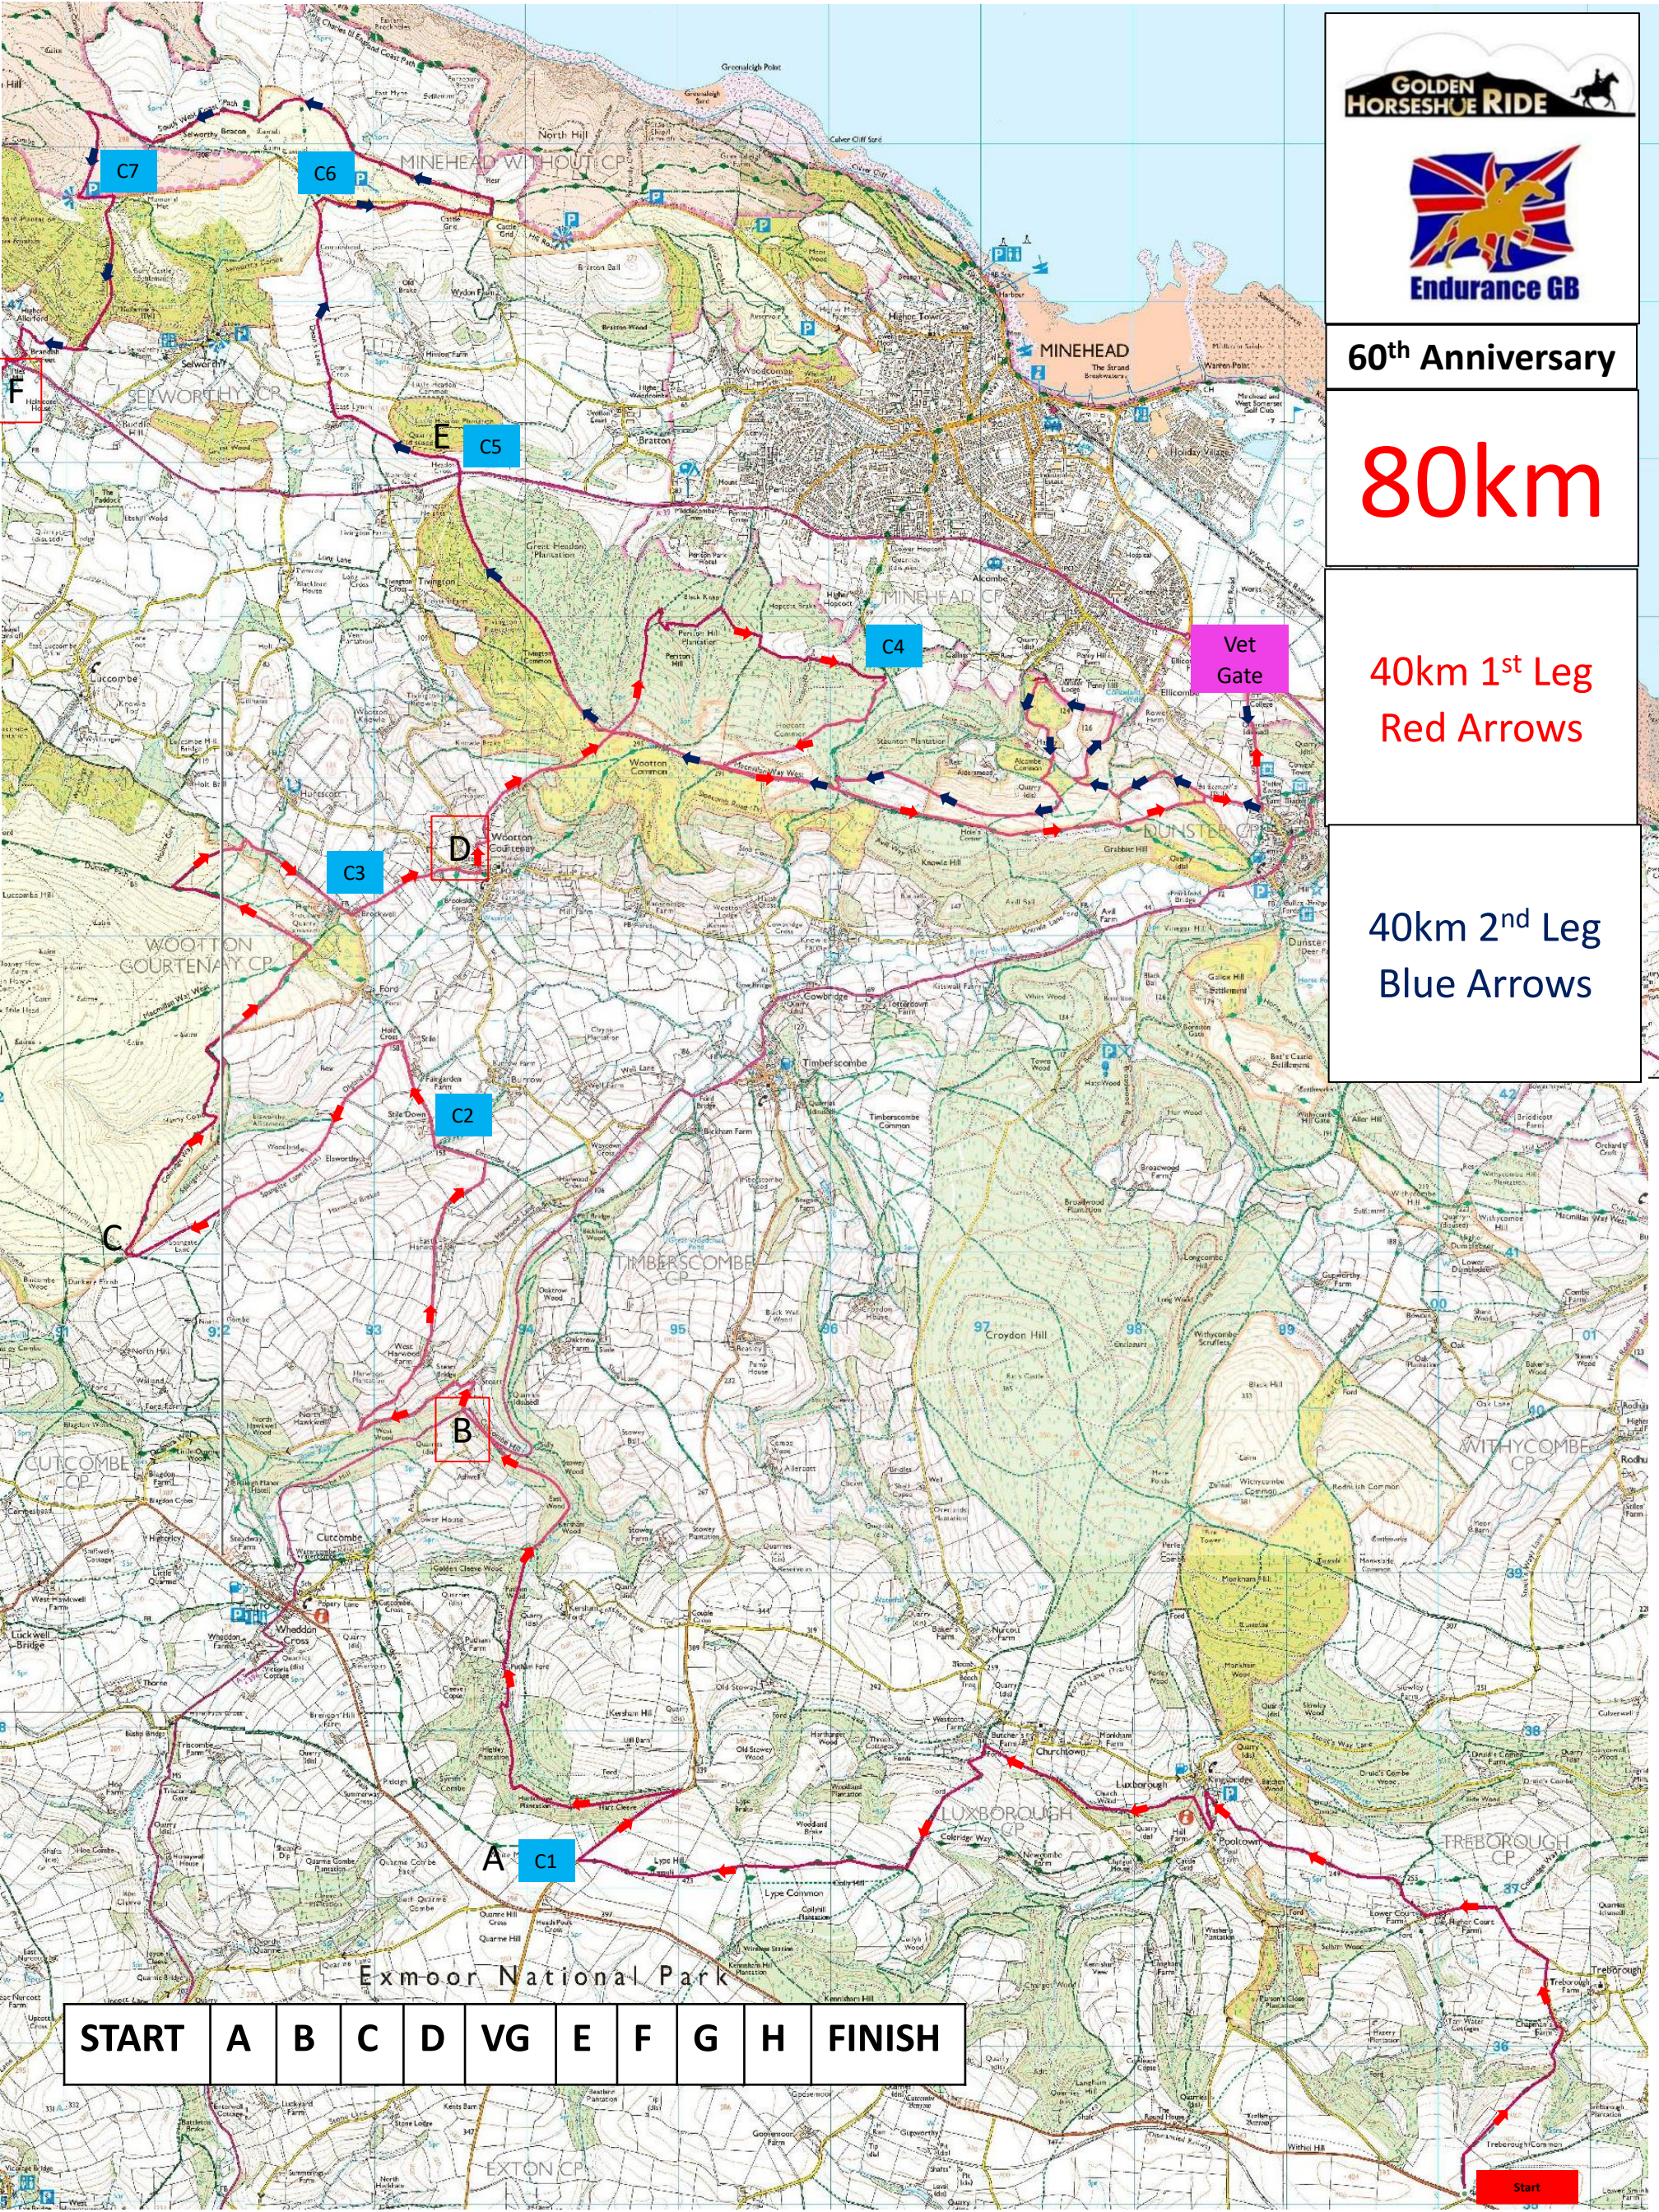

60th Anniversary

80km

40km 1st Leg  
Red Arrows

40km 2nd Leg  
Blue Arrows

Vet Gate

START A B C D VG E F G H FINISH

Start

# Key

Venues & Start (Treborough)/Finish (Exford)

Ellicombe Vet Gate

Crew Point

Route Way Markers e.g.

Check Points will be located at the Route

Way Markers highlighted with a red box e.g.

D

Map reproduced from Ordnance Survey Explorer Series with permission of The Controller of His Majesty's Stationary Office ©Crown Copyright: Licence No 100062780