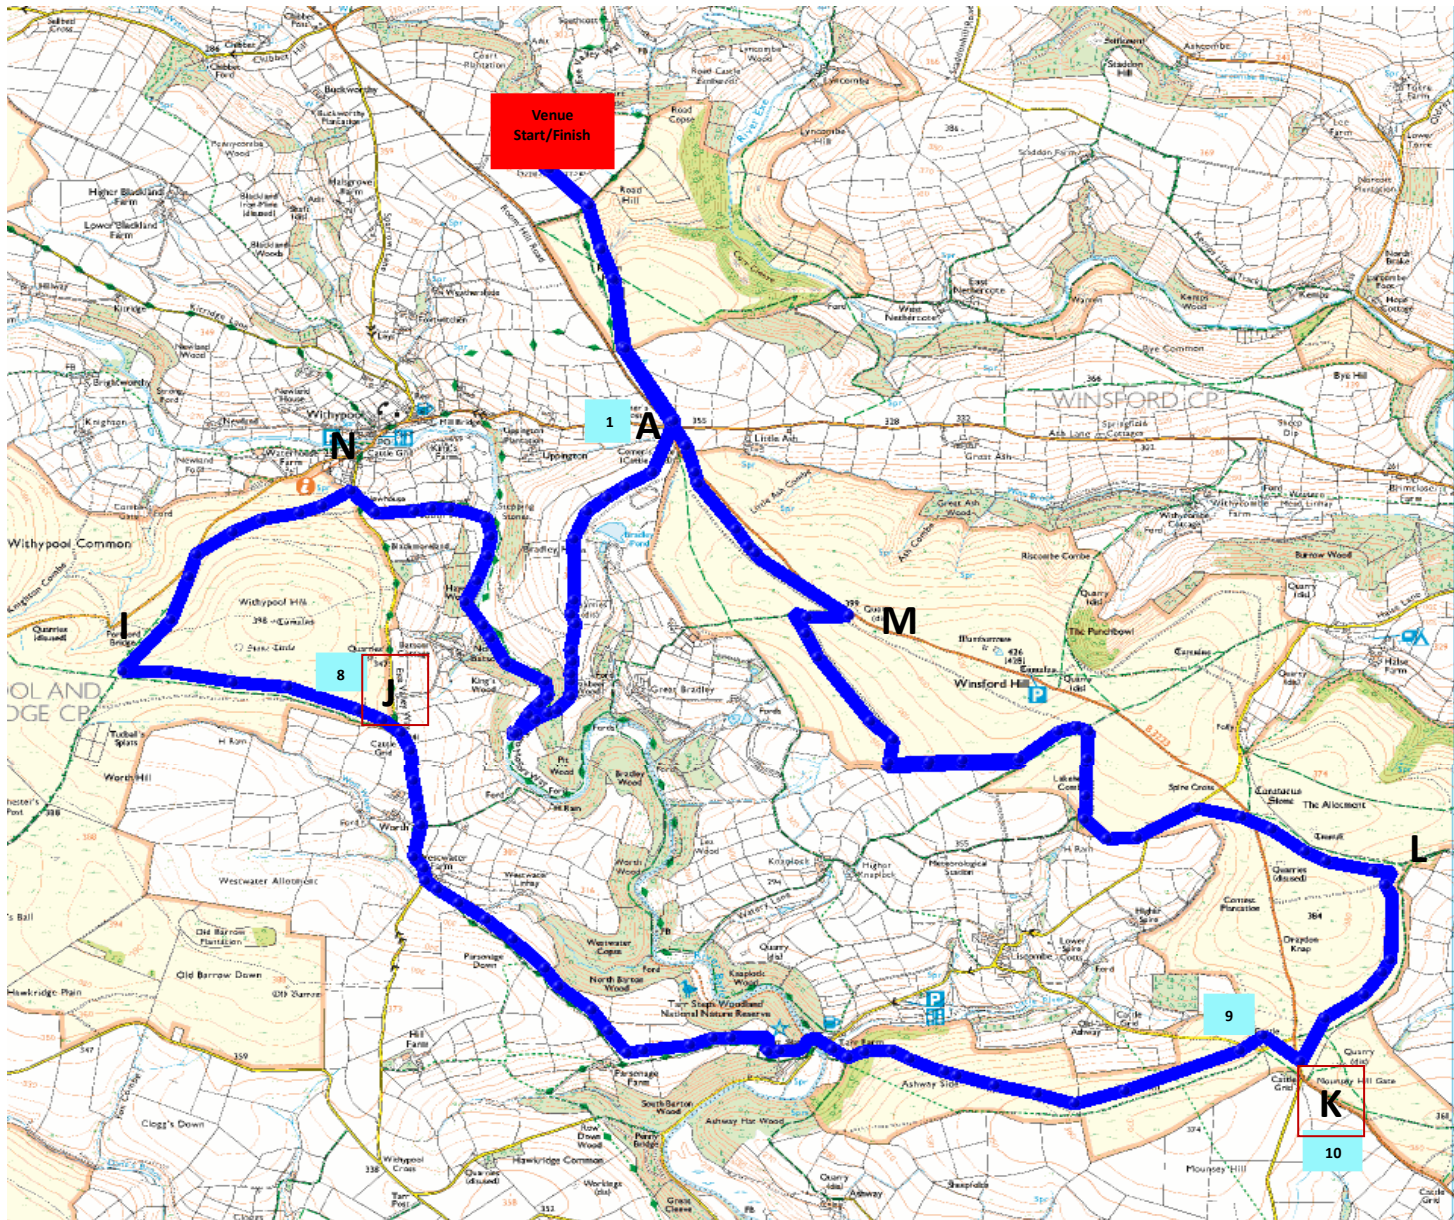

25km

Friday & Sunday	
25km	START, A, M, L, K, J, I, N, A, FINISH

Key

- Venue & Start/Finish
- Crew Point
- Route Way Markers e.g. **D**
- Check Points will be located at the Route Way Markers highlighted with a red box e.g. F